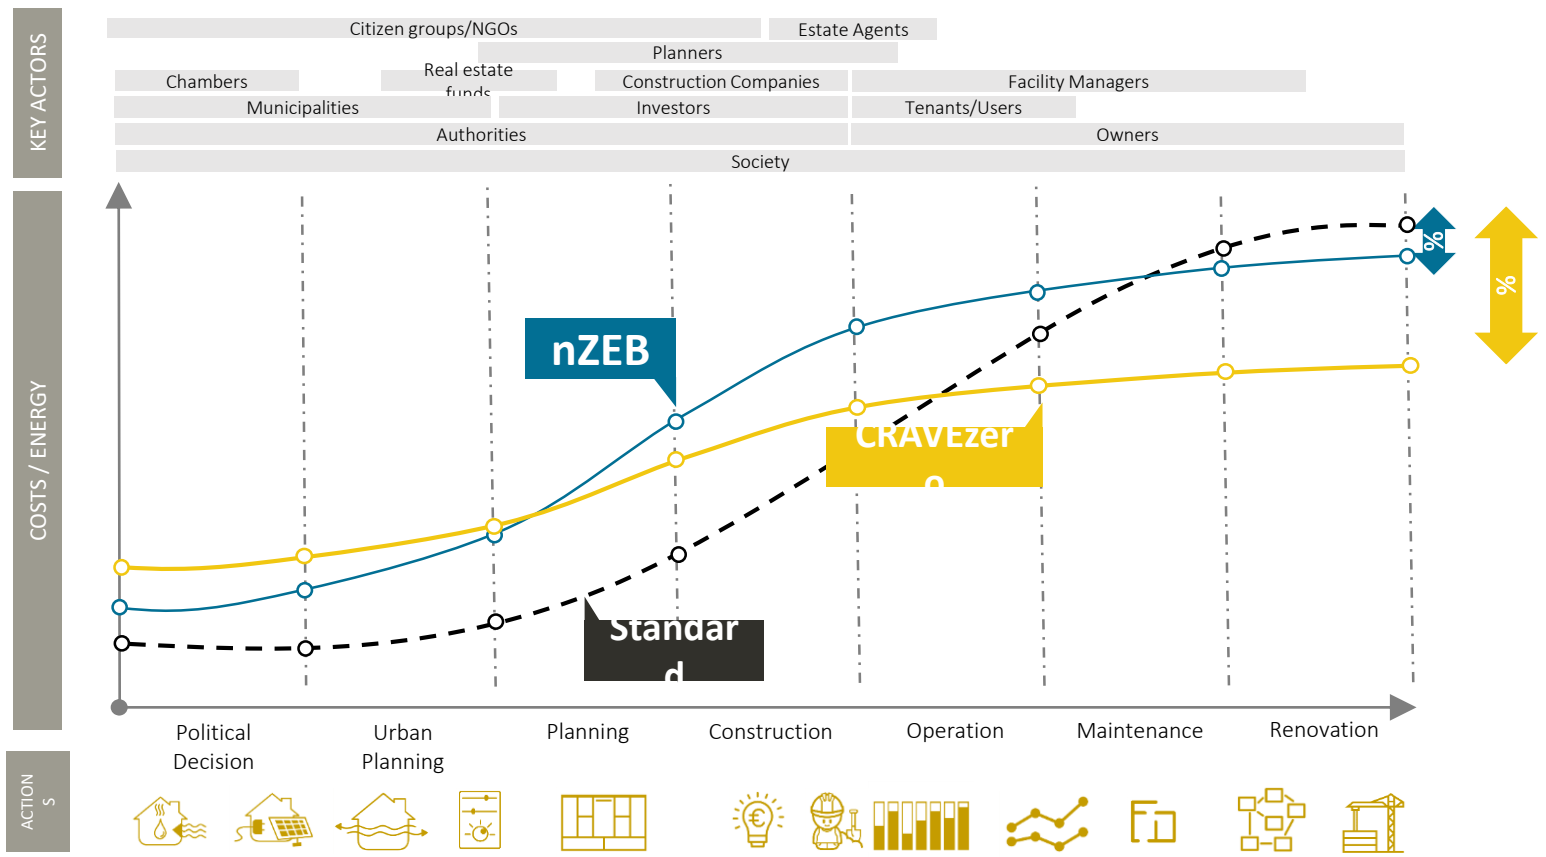

ENERGY LUNCH 48 - 19.09.2019

Tobias Weiß – AEE INTEC

t.weiss@aee.at

Co-funded by the Horizon 2020
Framework Programme of the
European Union

CRAVEzero: Lessons learned from 18 Nearly zero energy buildings

Source: cravezero.eu

Co-funded by the Horizon 2020 Framework Programme of the European Union

nZEB Business Model Canvas

Life Cycle Cost Benchmarks

Interactive Process Map

nZEB Revenue Streams

LCC Tool

Life Cycle Cost Tracker

Co-funded by the Horizon 2020
Framework Programme of the
European Union