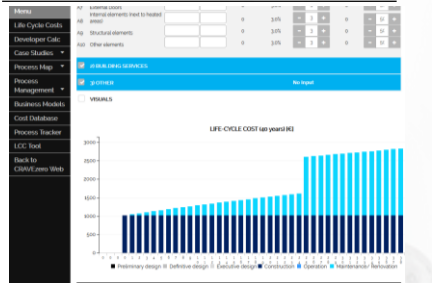

Co-funded by the Horizon 2020 Framework Programme of the European Union

nZEB Business Model Canvas

Life Cycle Cost Benchmarks

Interactive Process Map

nZEB Revenue Streams

LCC Tool

Life Cycle Cost Tracker

Co-funded by the Horizon 2020
Framework Programme of the
European Union