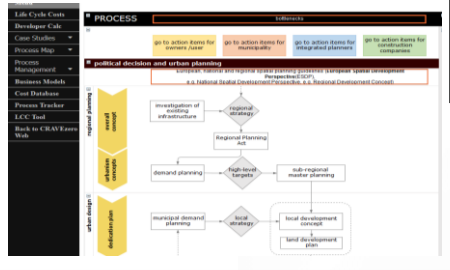

Co-funded by the Horizon 2020 Framework Programme of the European Union

nZEB Business Model Canvas

Life Cycle Cost Benchmarks

Interactive Process Map

nZEB Revenue Streams

LCC Tool

Life Cycle Cost Tracker

Co-funded by the Horizon 2020
Framework Programme of the
European Union