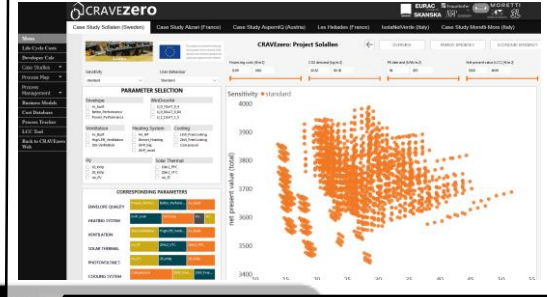

Co-funded by the Horizon 2020 Framework Programme of the European Union

nZEB Business Model Canvas

Life Cycle Cost Benchmarks

Interactive Process Map

nZEB Revenue Streams

LCC Tool

Life Cycle Cost Tracker

Co-funded by the Horizon 2020
Framework Programme of the
European Union